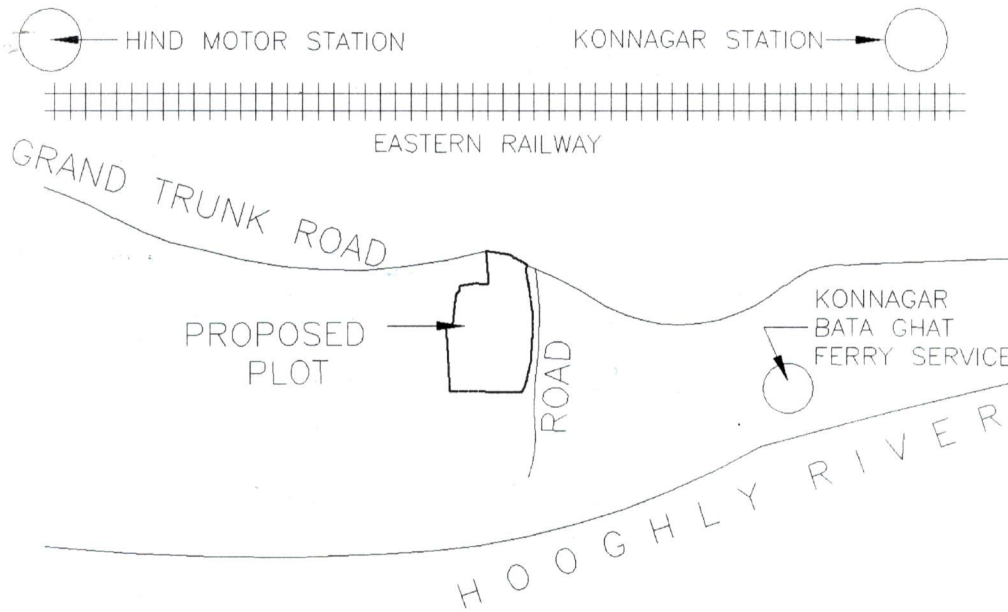

To

The Authority  
WBRERA  
Kolkata, West Bengal

Sir,

LOCATION PLAN

Location Map of Bhawani Urban Housing Development Pvt. Ltd.

Longitude: 88.35896

Latitude: 22.69757

Place: Kolkata